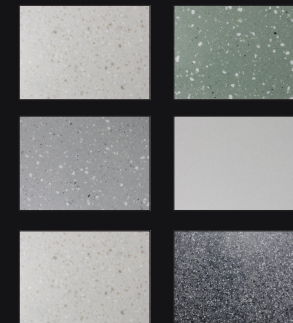

AUTHENTIC DESIGN BY ORNAMAX

02

ornaEos

BATHROOM SINK WITH CUSTOM AUTHENTIC DESIGN

Elevate your bathroom with Cube, a one-of-a-kind sink crafted from Ornalit, our signature material known for its durability, elegance, and seamless finish.

Designed by Ornamax's in-house architecture team, Cube embodies modern sophistication with its clean, geometric form. Its sharp lines and minimalist aesthetic make it a statement piece, perfect for contemporary interiors.

Customizable in color and variation, Cube seamlessly integrates into any space, offering both functionality and artistic expression. Experience the perfect balance of design and innovation with this exclusive Ornamax creation.