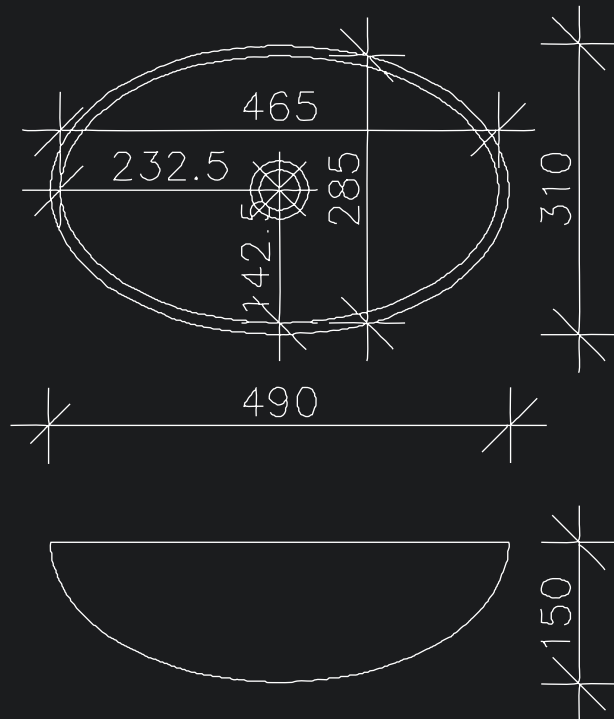

DESIGN BY ORNAMAKS
03

TECHNICAL SPECIFICATIONS