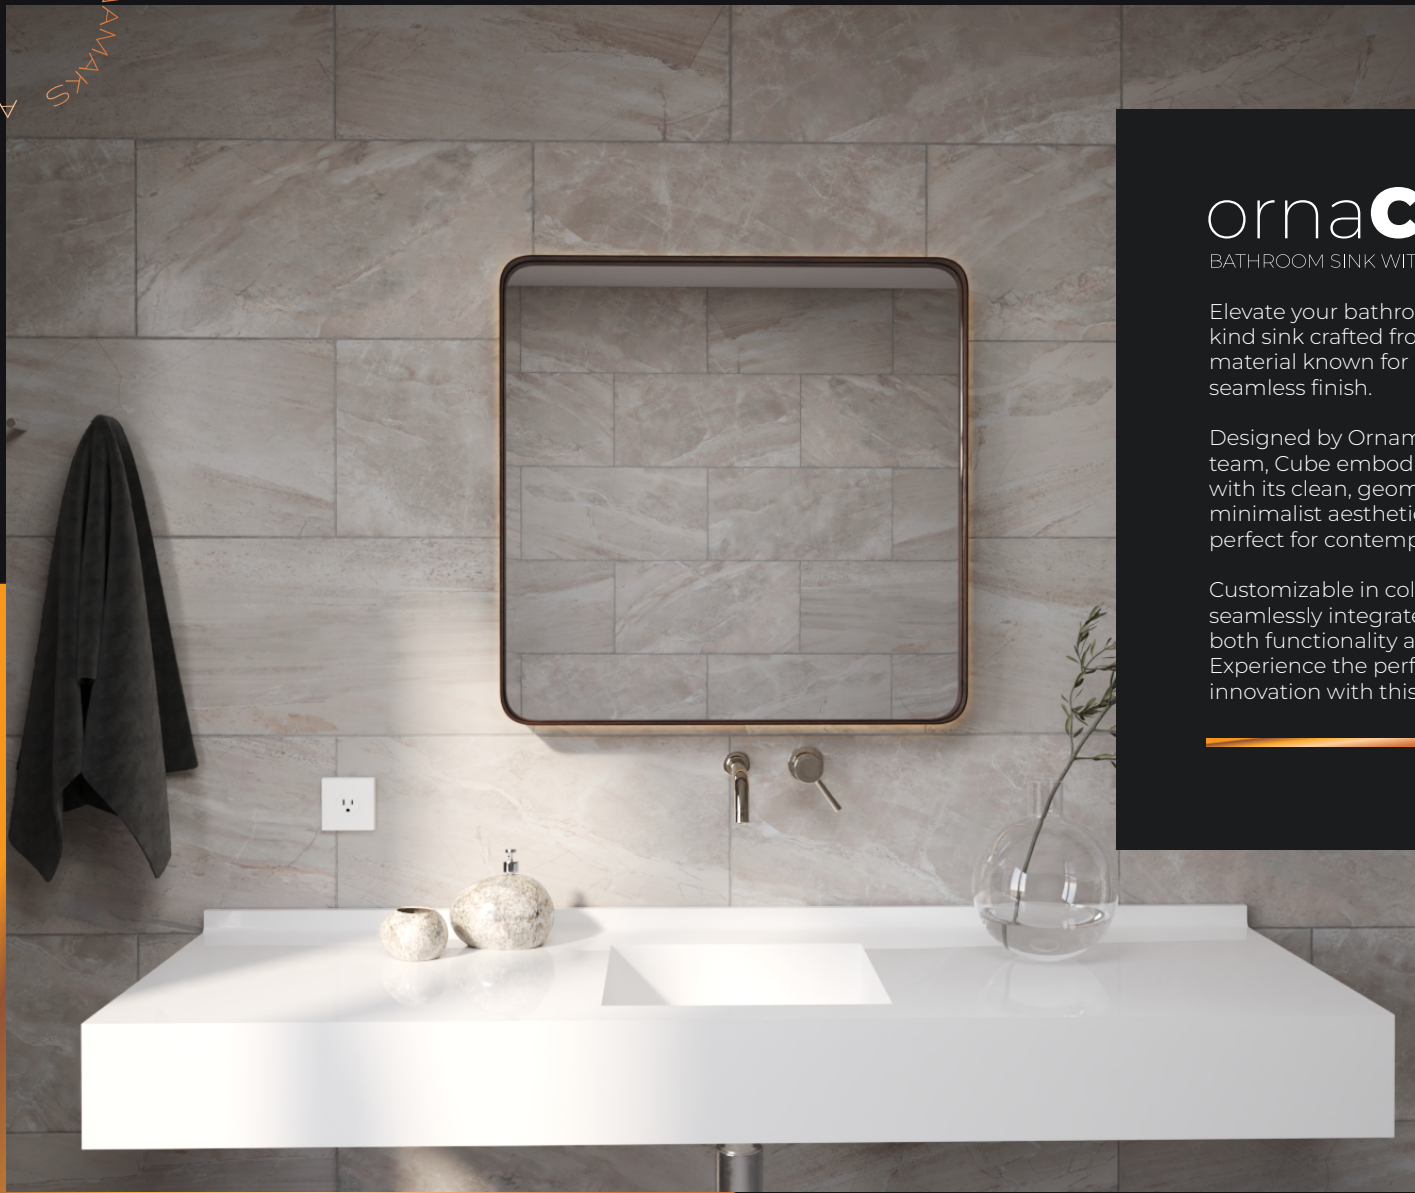

AUTHENTIC DESIGN BY ORNAMAX

01

orna**Cube**

BATHROOM SINK WITH CUSTOM AUTHENTIC DESIGN

Elevate your bathroom with Cube, a one-of-a-kind sink crafted from Ornalit, our signature material known for its durability, elegance, and seamless finish.

Designed by Ornamax's in-house architecture team, Cube embodies modern sophistication with its clean, geometric form. Its sharp lines and minimalist aesthetic make it a statement piece, perfect for contemporary interiors.

Customizable in color and variation, Cube seamlessly integrates into any space, offering both functionality and artistic expression. Experience the perfect balance of design and innovation with this exclusive Ornamax creation.