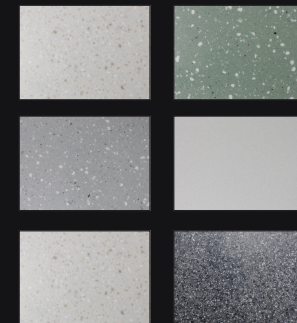

AUTHENTIC DESIGN BY ORNAMAX

02

ornaEos

BATHROOM SINK WITH CUSTOM AUTHENTIC DESIGN

Elevate your bathroom with Cube, a one-of-a-kind sink crafted from Ornalit, our signature material known for its durability, elegance, and seamless finish.

Designed by Ornamax's in-house architecture team, Cube embodies modern sophistication with its clean, geometric form. Its sharp lines and minimalist aesthetic make it a statement piece, perfect for contemporary interiors.

Customizable in color and variation, Cube seamlessly integrates into any space, offering both functionality and artistic expression. Experience the perfect balance of design and innovation with this exclusive Ornamax creation.