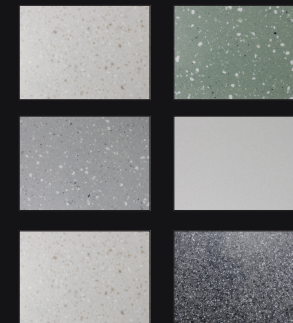

AUTHENTIC DESIGN BY ORNAMAX

03

ornaHera

BATHROOM SINK WITH CUSTOM AUTHENTIC DESIGN

Elevate your bathroom with Cube, a one-of-a-kind sink crafted from Ornalit, our signature material known for its durability, elegance, and seamless finish.

Designed by Ornamax's in-house architecture team, Cube embodies modern sophistication with its clean, geometric form. Its sharp lines and minimalist aesthetic make it a statement piece, perfect for contemporary interiors.

Customizable in color and variation, Cube seamlessly integrates into any space, offering both functionality and artistic expression. Experience the perfect balance of design and innovation with this exclusive Ornamax creation.