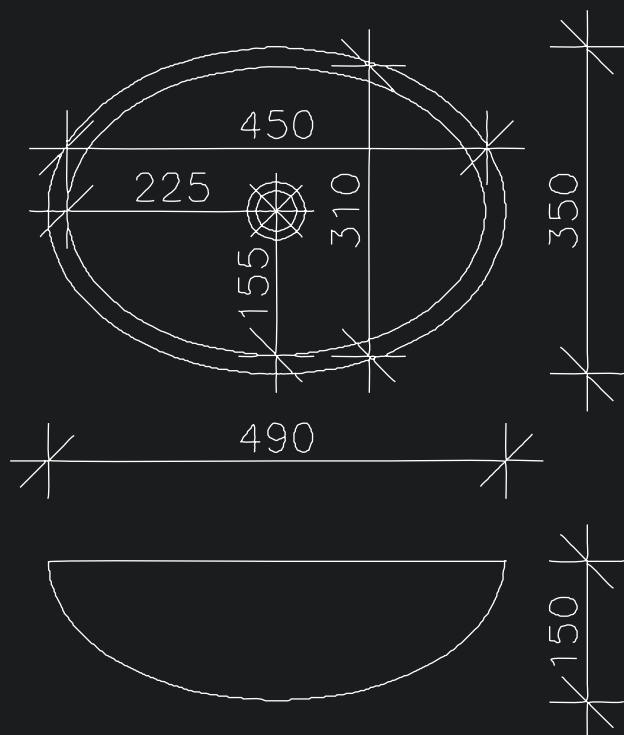

DESIGN BY ORNAMAKS
05

TECHNICAL SPECIFICATIONS