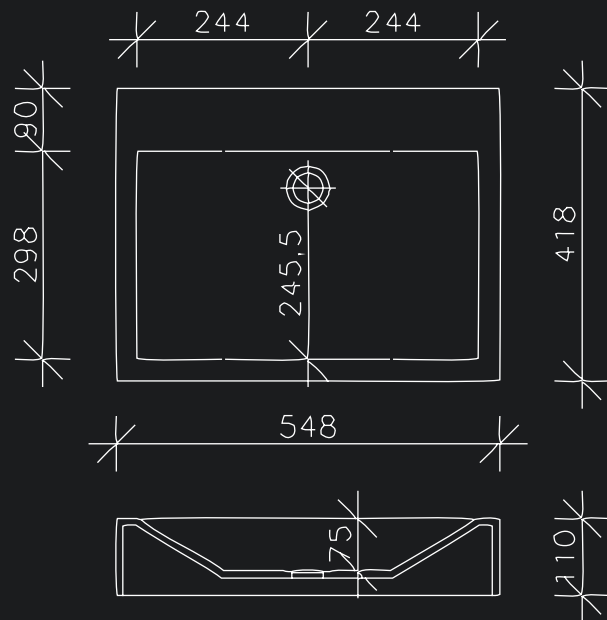

DESIGN BY ORNAMAKS
02

TECHNICAL SPECIFICATIONS