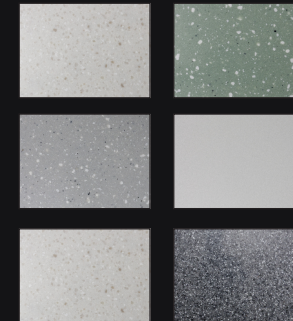

AUTHENTIC DESIGN BY ORNAMAX

01

orna**Cube**

BATHROOM SINK WITH CUSTOM AUTHENTIC DESIGN

Elevate your bathroom with Cube, a one-of-a-kind sink crafted from Ornalit, our signature material known for its durability, elegance, and seamless finish.

Designed by Ornamax's in-house architecture team, Cube embodies modern sophistication with its clean, geometric form. Its sharp lines and minimalist aesthetic make it a statement piece, perfect for contemporary interiors.

Customizable in color and variation, Cube seamlessly integrates into any space, offering both functionality and artistic expression. Experience the perfect balance of design and innovation with this exclusive Ornamax creation.