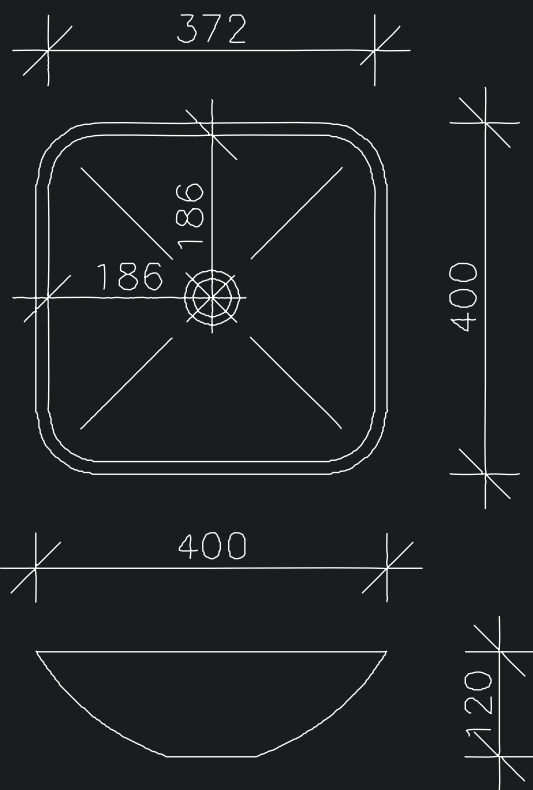

DESIGN BY ORNAMAKS
06

TECHNICAL SPECIFICATIONS