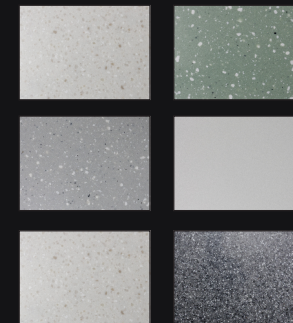

AUTHENTIC DESIGN BY ORNAMAX

06

orna**Nika**

BATHROOM SINK WITH CUSTOM AUTHENTIC DESIGN

Elevate your bathroom with Lux, a one-of-a-kind sink crafted from Ornalit, our signature material known for its durability, elegance, and seamless finish.

Designed by Ornamax's in-house architecture team, Cube embodies modern sophistication with its clean, geometric form. Its sharp lines and minimalist aesthetic make it a statement piece, perfect for contemporary interiors.

Customizable in color and variation, Lux seamlessly integrates into any space, offering both functionality and artistic expression. Experience the perfect balance of design and innovation with this exclusive Ornamax creation.