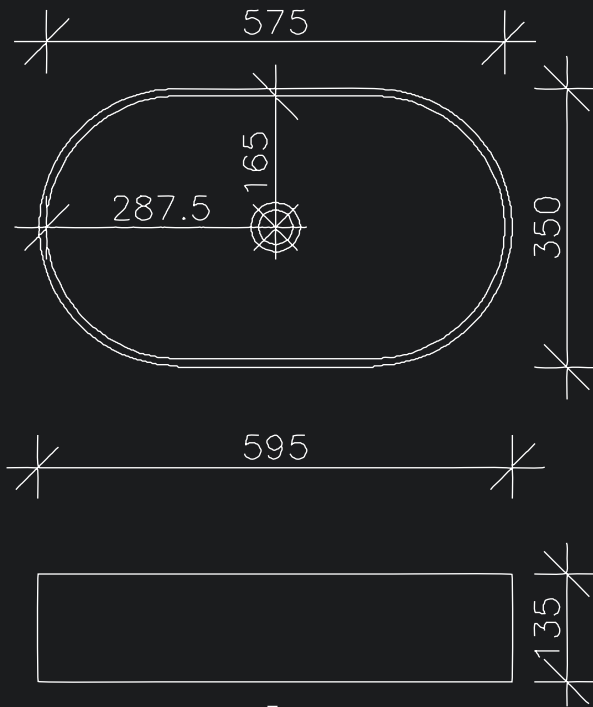

DESIGN BY ORNAMAKS
04

TECHNICAL SPECIFICATIONS