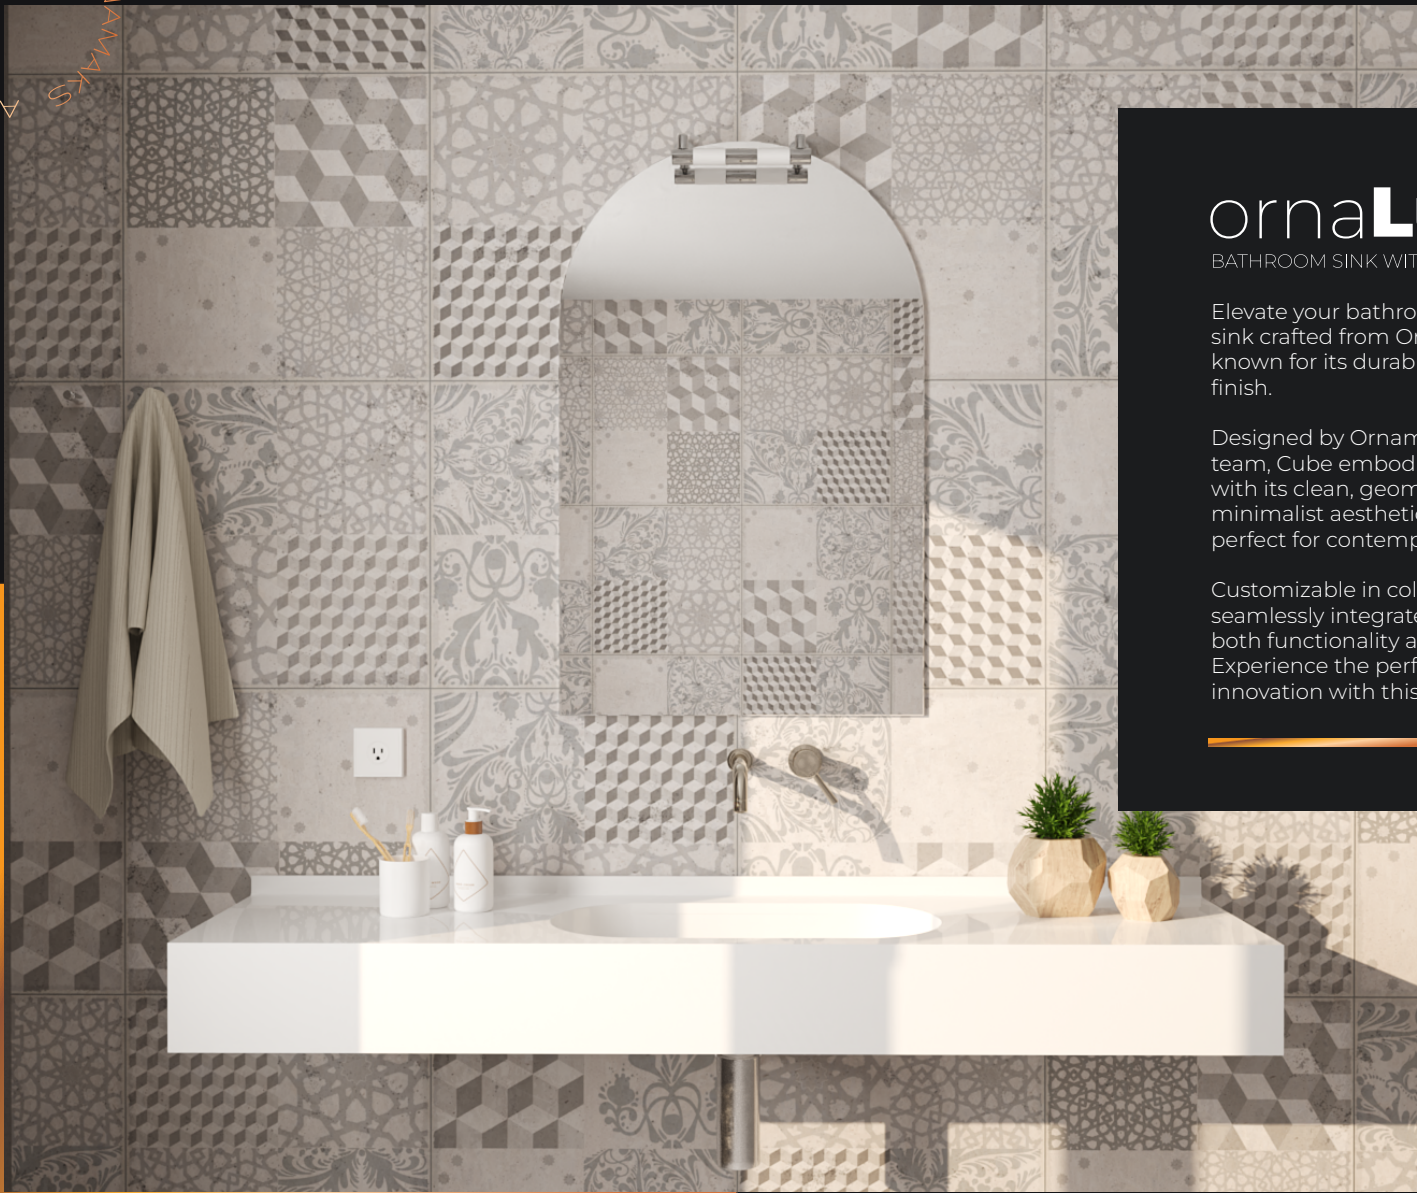

AUTHENTIC DESIGN BY ORNAMAX

04

ornaLux

BATHROOM SINK WITH CUSTOM AUTHENTIC DESIGN

Elevate your bathroom with Lux, a one-of-a-kind sink crafted from Ornalit, our signature material known for its durability, elegance, and seamless finish.

Designed by Ornamax's in-house architecture team, Cube embodies modern sophistication with its clean, geometric form. Its sharp lines and minimalist aesthetic make it a statement piece, perfect for contemporary interiors.

Customizable in color and variation, Lux seamlessly integrates into any space, offering both functionality and artistic expression. Experience the perfect balance of design and innovation with this exclusive Ornamax creation.