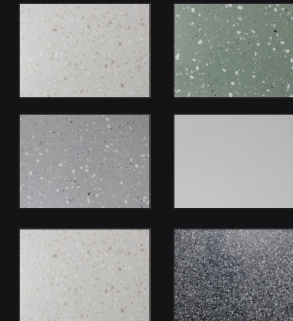

AUTHENTIC DESIGN BY ORNAMAX

06

orna**Nika**

BATHROOM SINK WITH CUSTOM AUTHENTIC DESIGN

Elevate your bathroom with Lux, a one-of-a-kind sink crafted from Ornalit, our signature material known for its durability, elegance, and seamless finish.

Designed by Ornamax's in-house architecture team, Cube embodies modern sophistication with its clean, geometric form. Its sharp lines and minimalist aesthetic make it a statement piece, perfect for contemporary interiors.

Customizable in color and variation, Lux seamlessly integrates into any space, offering both functionality and artistic expression. Experience the perfect balance of design and innovation with this exclusive Ornamax creation.