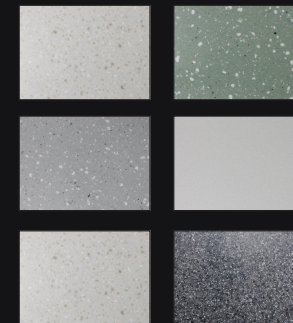

AUTHENTIC DESIGN BY ORNAMAX

04

ornaLux

BATHROOM SINK WITH CUSTOM AUTHENTIC DESIGN

Elevate your bathroom with Lux, a one-of-a-kind sink crafted from Ornalit, our signature material known for its durability, elegance, and seamless finish.

Designed by Ornamax's in-house architecture team, Cube embodies modern sophistication with its clean, geometric form. Its sharp lines and minimalist aesthetic make it a statement piece, perfect for contemporary interiors.

Customizable in color and variation, Lux seamlessly integrates into any space, offering both functionality and artistic expression. Experience the perfect balance of design and innovation with this exclusive Ornamax creation.