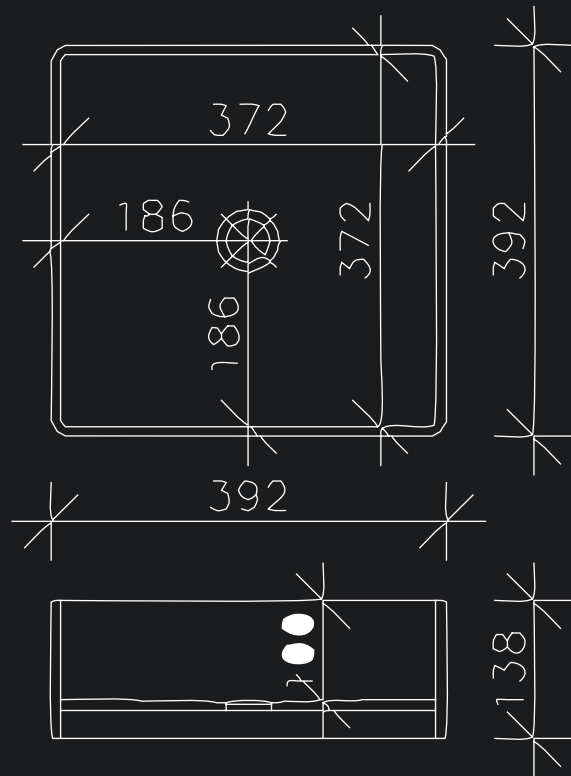

DESIGN BY ORNAMAKS
01

TECHNICAL SPECIFICATIONS