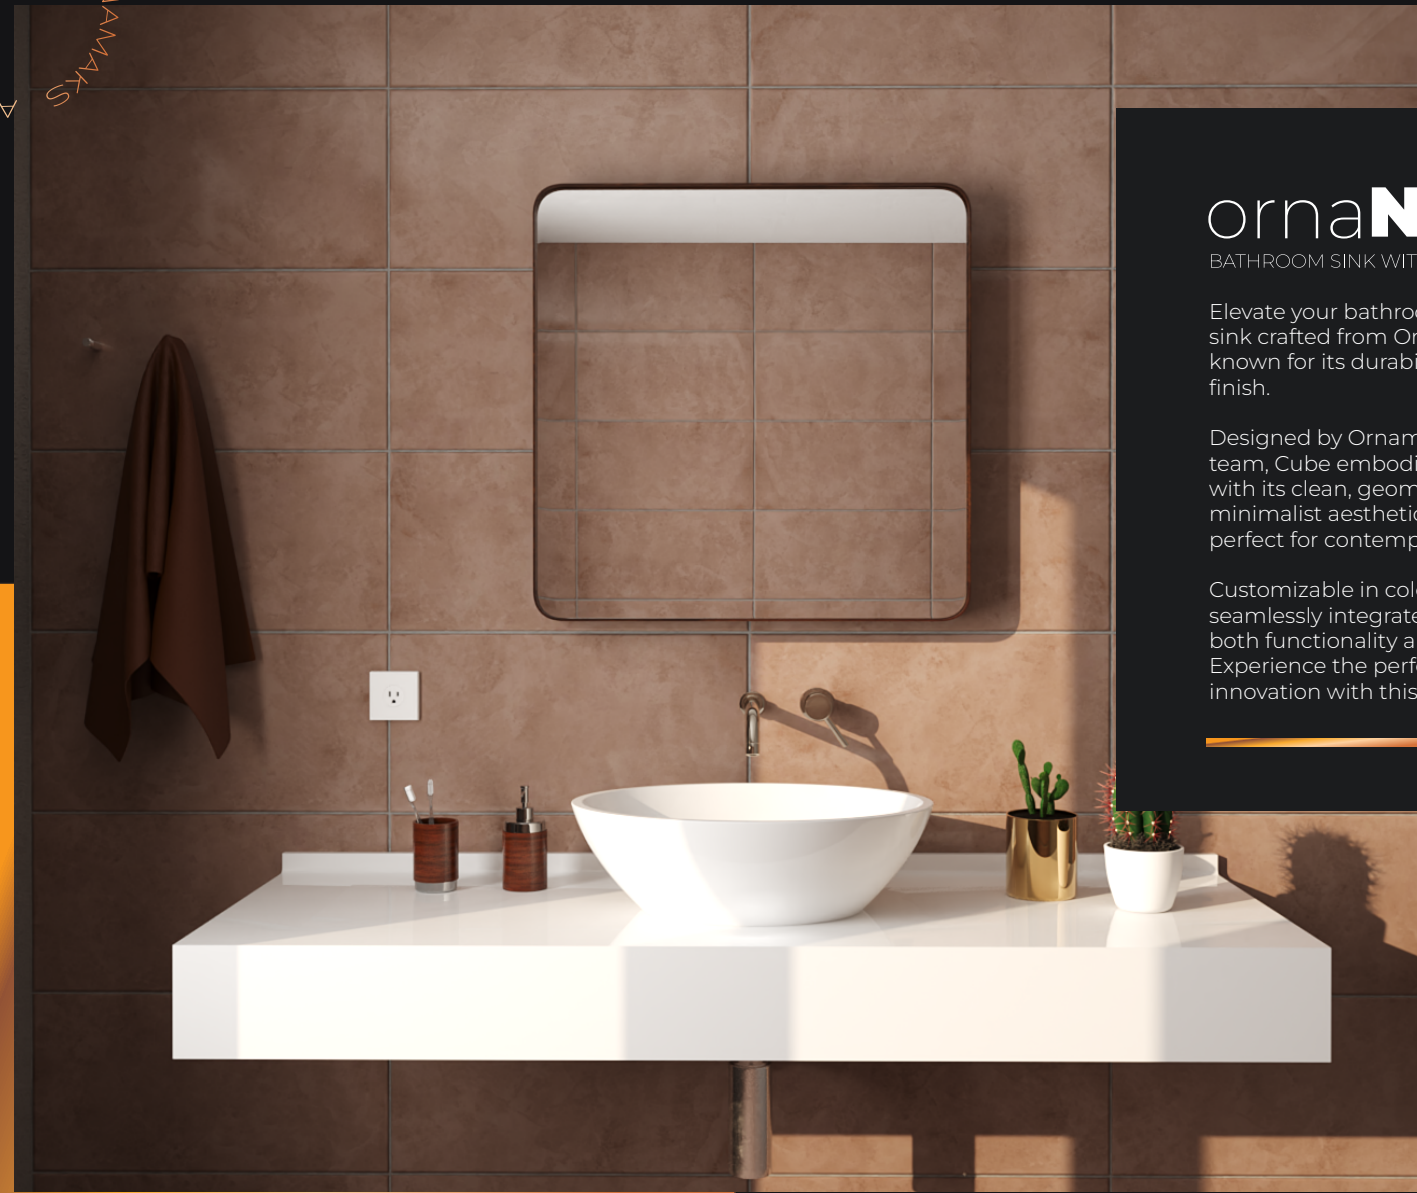

AUTHENTIC DESIGN BY ORNAMAX

05

orna**Nika**

BATHROOM SINK WITH CUSTOM AUTHENTIC DESIGN

Elevate your bathroom with Lux, a one-of-a-kind sink crafted from Ornalit, our signature material known for its durability, elegance, and seamless finish.

Designed by Ornamax's in-house architecture team, Cube embodies modern sophistication with its clean, geometric form. Its sharp lines and minimalist aesthetic make it a statement piece, perfect for contemporary interiors.

Customizable in color and variation, Lux seamlessly integrates into any space, offering both functionality and artistic expression. Experience the perfect balance of design and innovation with this exclusive Ornamax creation.